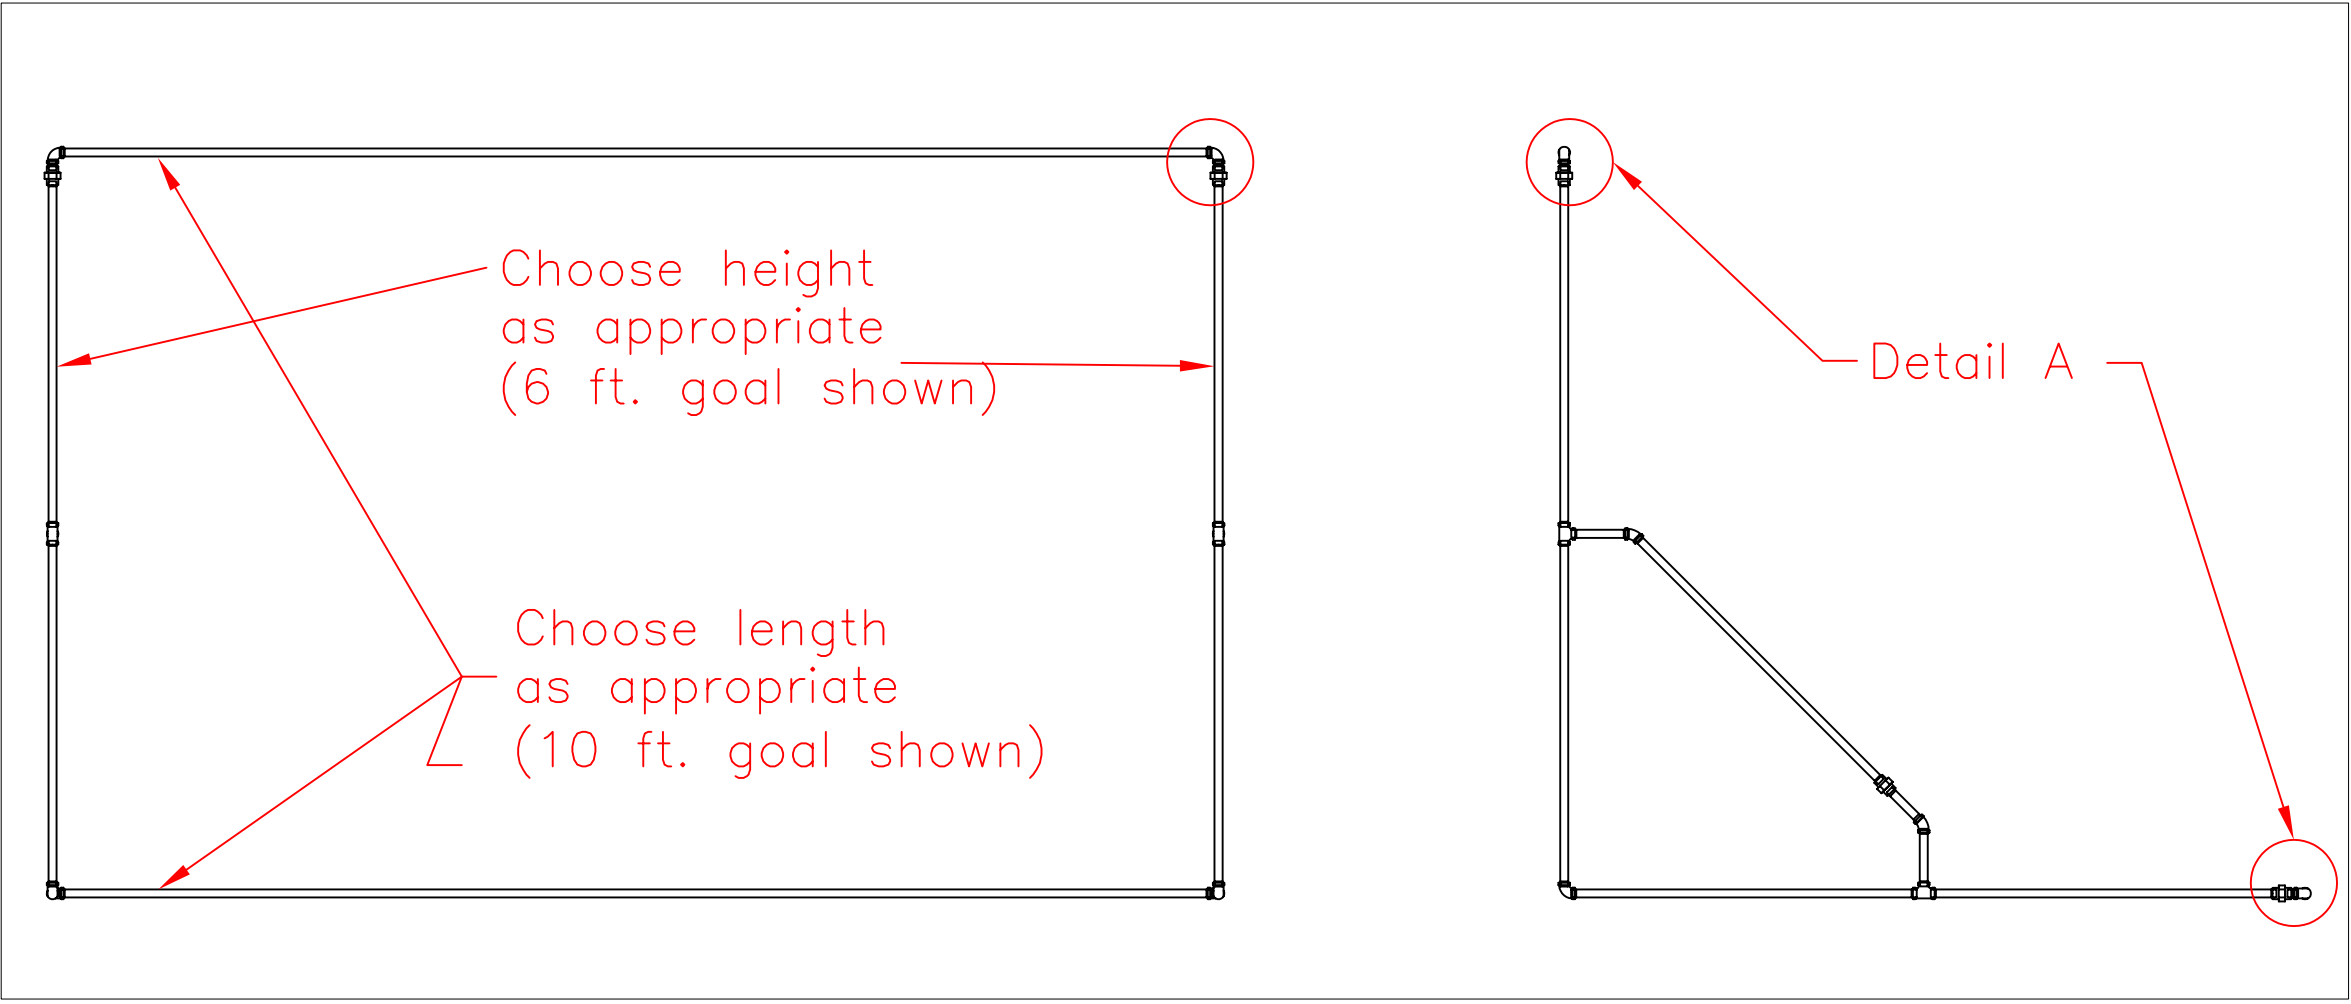

Detail A

Bill of Material				
Item	Qty	Description	Material	Comments
1	2	120 x 1/2 in. pipe	black/galv.	threaded both ends
2	10	36 x 1/2 in. pipe	black/galv.	threaded both ends
3	4	6 x 1/2 in. nipple	black/galv.	
4	2	4.5 x 1/2 in. nipple	black/galv.	
5	4	Close x 1/2 in. nipple	galv.	
6	4	1/2 x 1/2 x 1/2 in. tee	galv.	
7	6	90° x 1/2 in. elbow	galv.	
8	4	45° x 1/2 in. elbow	galv.	
9	6	1/2 x 1/2 in. coupling	galv.	
10	4	72 x 1/2 in. iron pipe insulation, semi-split	closed cell foam	not shown, fasten with cable ties on front and side sections for safety
11	1	Kwikgoal Jr. Net Model 3B4441 or alternate	polyethylene	not shown, 12'W x 6.5'H x 6'B x 2'D (also available w/o depth)
12	4	tarp stakes	plastic	not shown, to hold down net and frame
13	4	tarp clamps	plastic	not shown, to hold net in back
14	25	cable ties	nylon	not shown, approximate quantity

DESCRIPTION	Jr. Soccer Goal Portable, modular
PROJECT	Soccer goal 05
DWG. NAME	
DWG. NO.	
SHEET	1 of 1
SCALE	1:20
DESIGNED BY	C. Conrad
	16-Apr-2003
	3-Jul-2003 revised

PERMISSION IS GRANTED BY CONRAD CONSULTING, INC. TO REPRODUCE AND REDISTRIBUTE THIS DRAWING FOR NON-COMMERCIAL USE PROVIDED THIS COPYRIGHT NOTICE IS RETAINED. COMMERCIAL USE REQUIRES WRITTEN PERMISSION FROM CONRAD CONSULTING, INC. COPYRIGHT 2007 CONRAD CONSULTING, INC. ALL RIGHTS RESERVED.